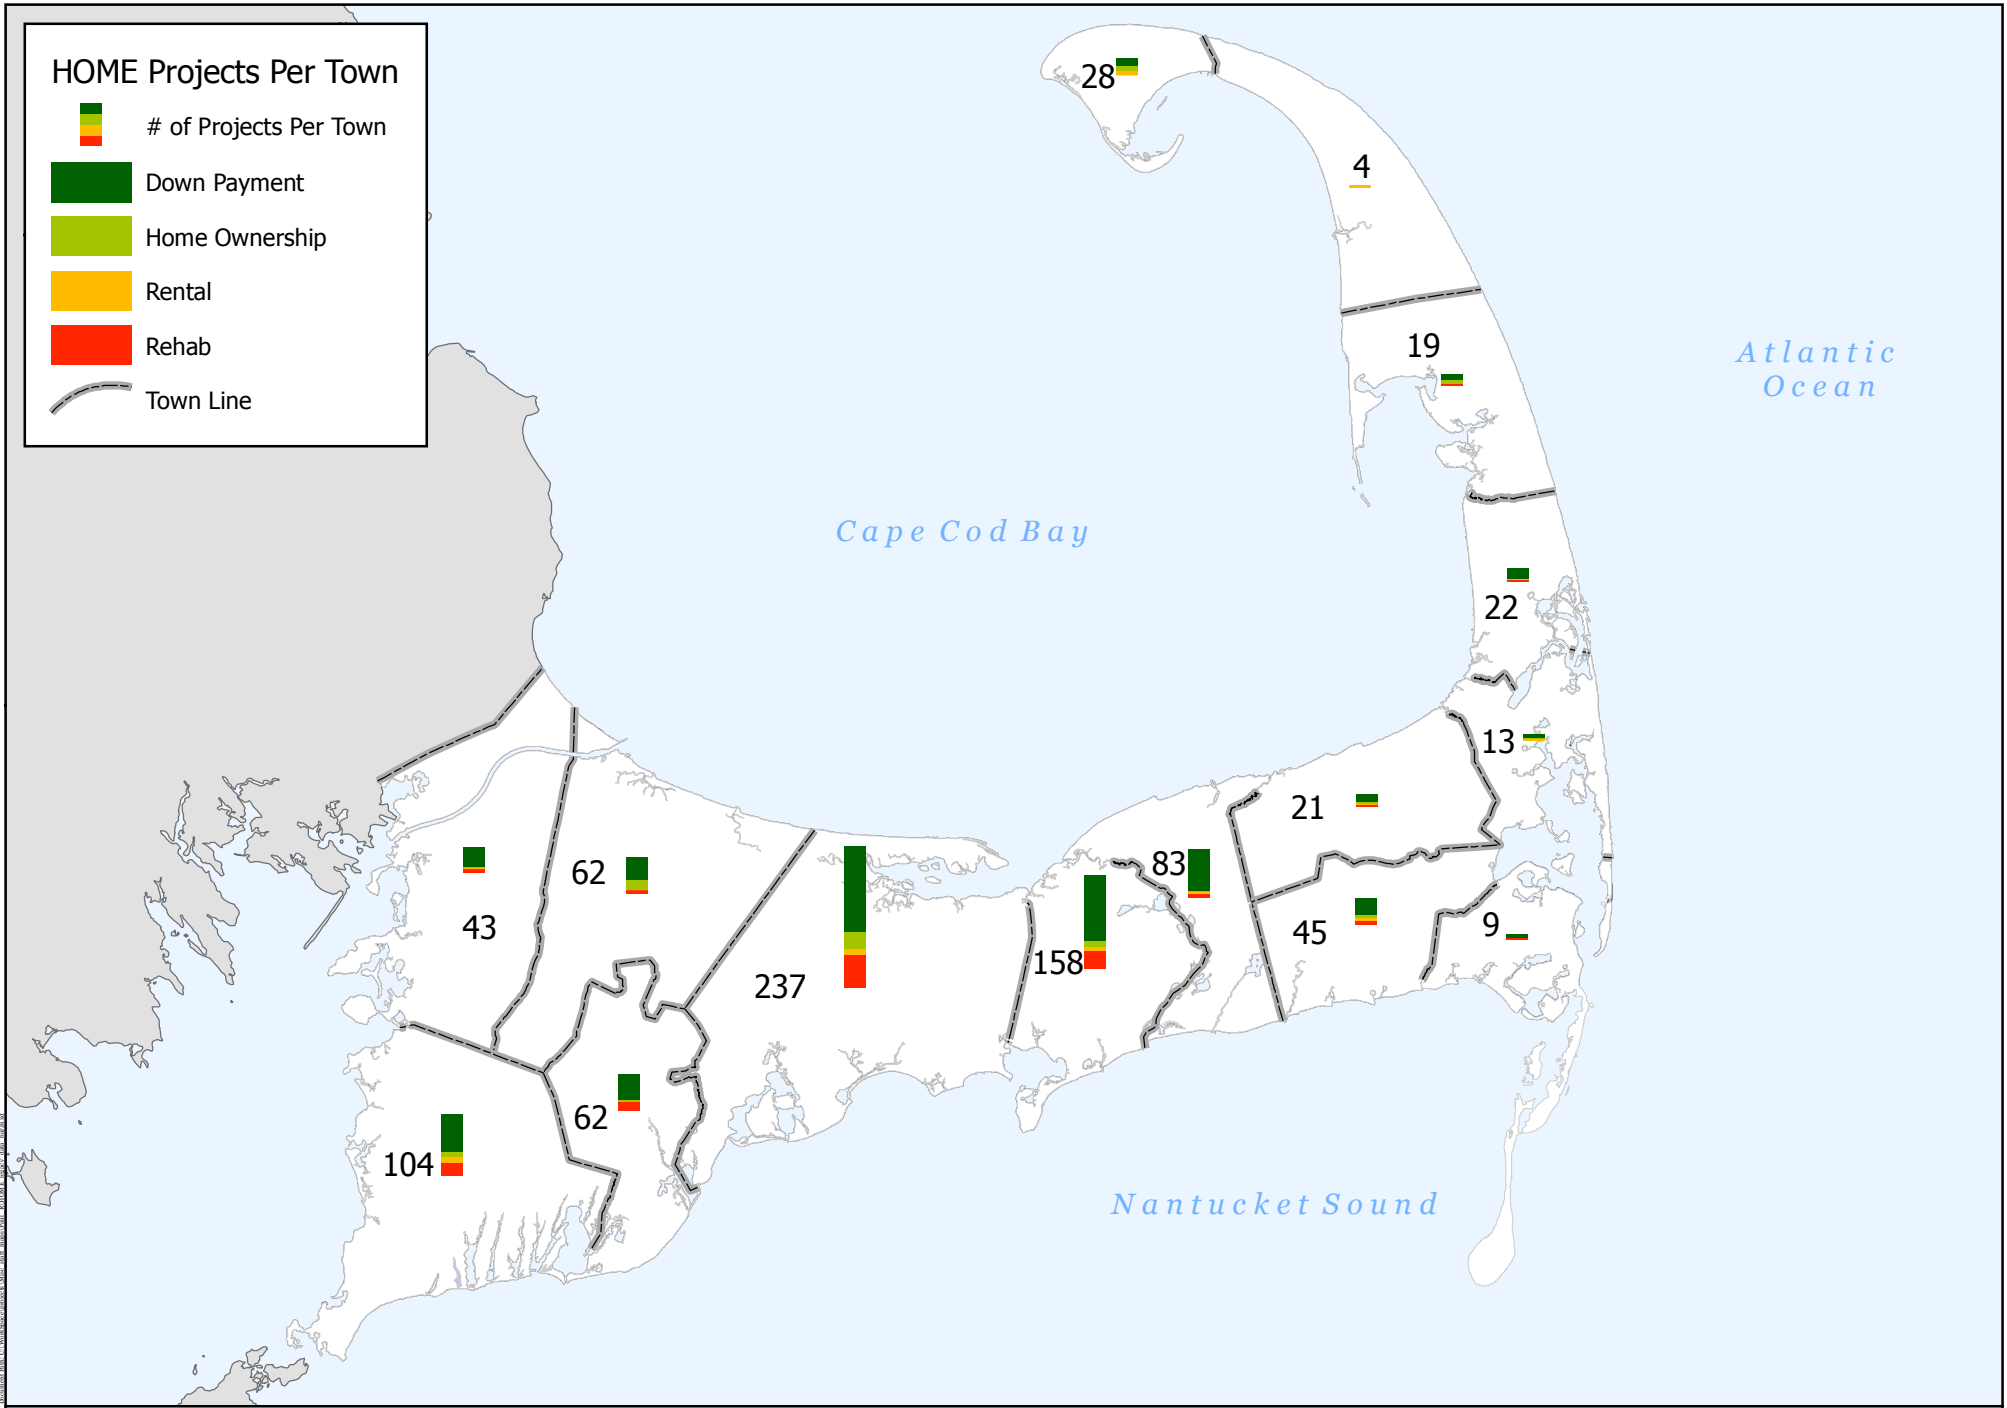

HOME Projects Per Town

HOME Projects Per Town 1994-2015

Date: 1/28/2016
User: gprahm